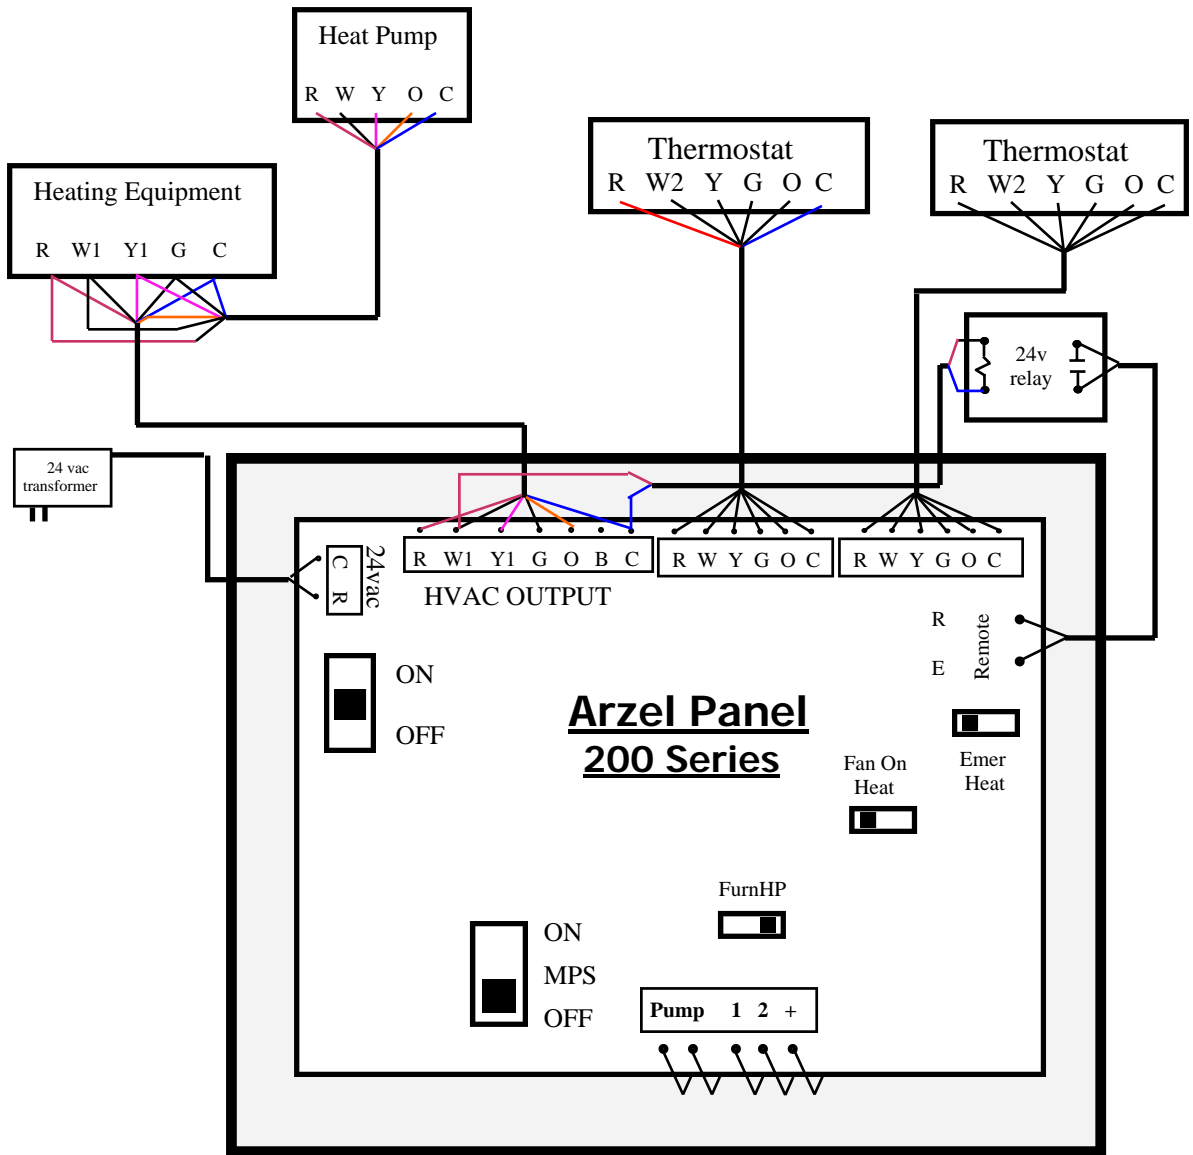

Arzel Zoning Technology

Arzel 200 series zoning panel

Heat Pump w/ Fossil Fuel back-up
Relay Initiates Fossil Fuel operation

Where Comfort is Guaranteed !

216-831-6068 / Fax 216-831-6074

National Tech Support Hot Line-1-800-611-8312